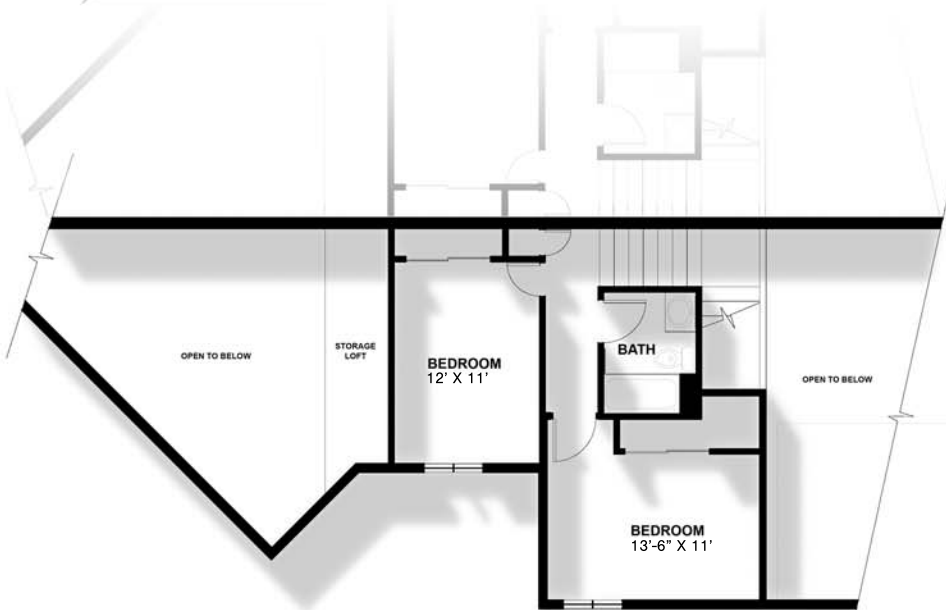

**UNITED STATES COAST GUARD
SECTOR SAULT SAINTE MARIE**

FIRST FLOOR

UNIT AMENITIES

- 2 BEDROOM
- 1.5 BATHROOM
- 1 CAR GARAGE W/ LOFT
- CARPET IN LIVING ROOM.
- CARPET IN BEDROOMS.
- PRIVATE FENCED BACKYARD.
- CONCRETE PATIO IN BACKYARD.
- WASHER AND DRYER HOOKUPS.
- CEILING FANS IN BEDROOMS.
- NATURAL GAS RANGE.
- REFRIGERATOR INCLUDED.
- DISHWASHER INCLUDED.
- VAULTED CEILINGS.

SECOND FLOOR

2 BEDROOM DUPLEX

1124 SQ. FT