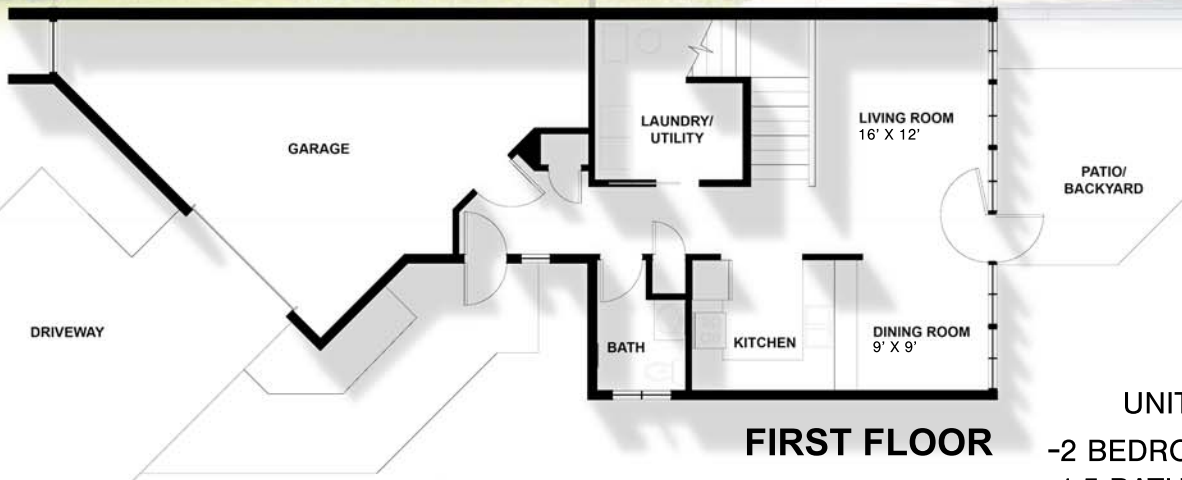

**UNITED STATES COAST GUARD
SECTOR SAULT SAINTE MARIE**

FIRST FLOOR

UNIT AMENITIES

- 2 BEDROOM
- 1.5 BATHROOM
- 1 CAR GARAGE W/ LOFT
- CARPET IN LIVING ROOM.
- CARPET IN BEDROOMS.
- PRIVATE FENCED BACKYARD.
- CONCRETE PATIO IN BACKYARD.
- WASHER AND DRYER HOOKUPS.
- CEILING FANS IN BEDROOMS.
- NATURAL GAS RANGE.
- REFRIGERATOR INCLUDED.
- DISHWASHER INCLUDED.
- VAULTED CEILINGS.

SECOND FLOOR

2 BEDROOM DUPLEX

1124 SQ. FT